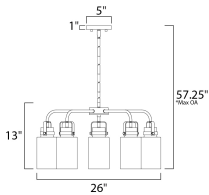

*max overall height

MEASUREMENTS

DIMENSION	: 26" W x 13" H
MAX OAH	: 57.25" OAH
CANOPY	: 5" W x 1" H
HANGING WEIGHT	: 9.7 lb

LAMPING

INPUT VOLTAGE	: 120V
BULB	: 5 x 60W Incandescent E26 Medium , 300W Total
BULB INCLUDED	: (Not Included)
DIMMABLE	: Yes